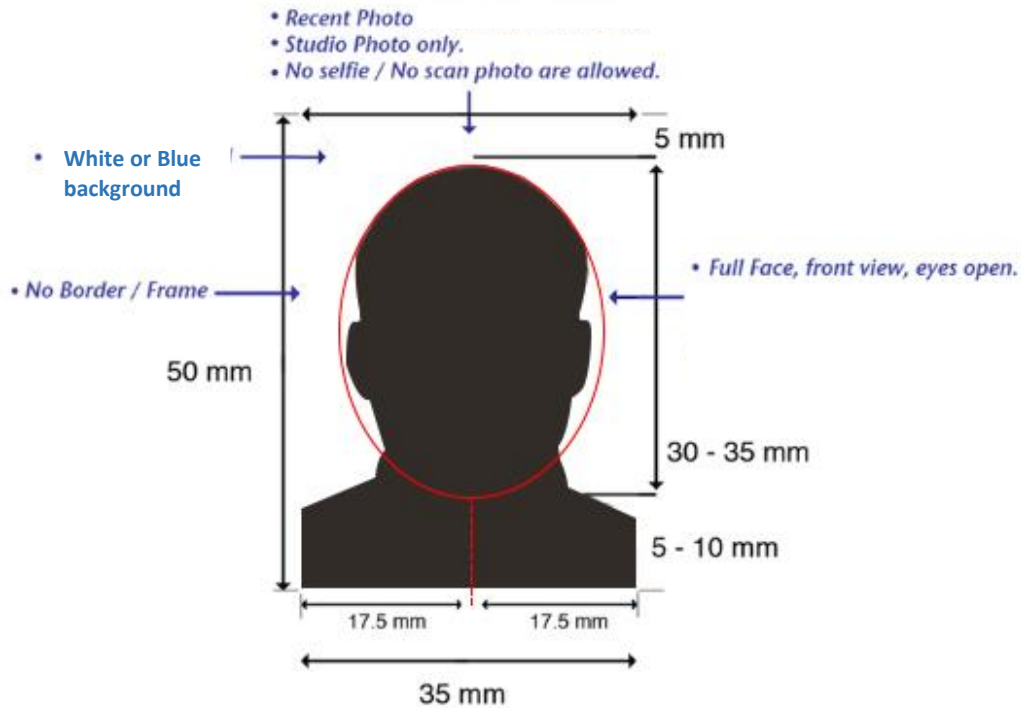

## Sample photo - Malaysian passport size

### Photo Resolution

The minimum requirement for photo upload as below:

- The quality of the photograph must be clear and in good condition
- Saved in **JPEG or PNG NOT in PDF**
- **DPI:** Minimum 300 X 300 dpi
- Dimension:** Minimum 400 X 500 dimension
- Size:** Minimum 50 kb